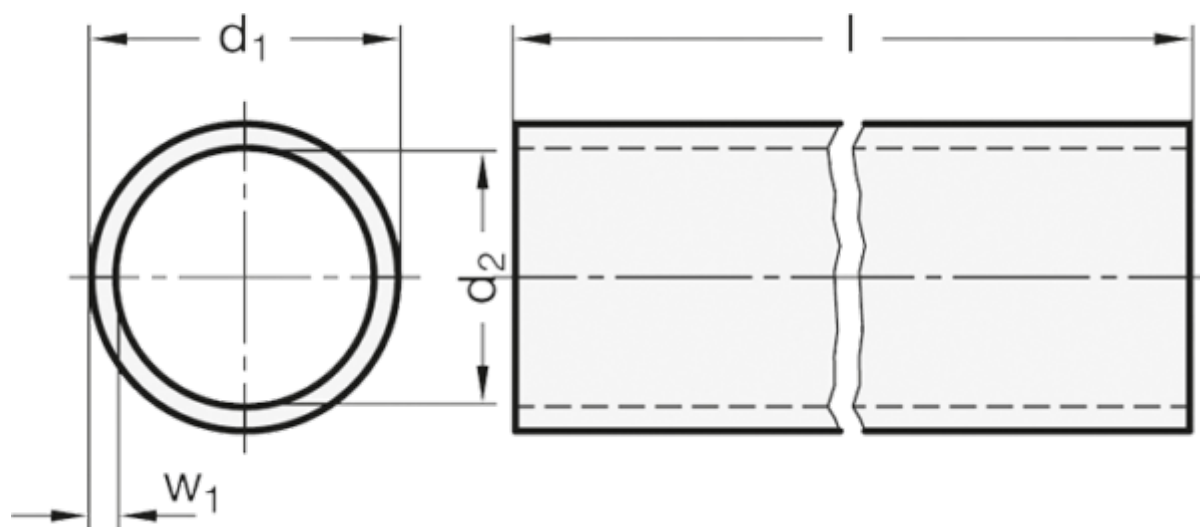

# Data Sheet

Article number: 20990ALD602000EL

Description: E+G GN 990 Construction tube round  
GN 990-AL-D60-2000-EL

## Measures

$d_1$  = D60  $\pm$ 0.25

$d_2$  = 52

$l \pm 0.5$  = 2000

$w_1$  = 4

Weight in (g) = 3800